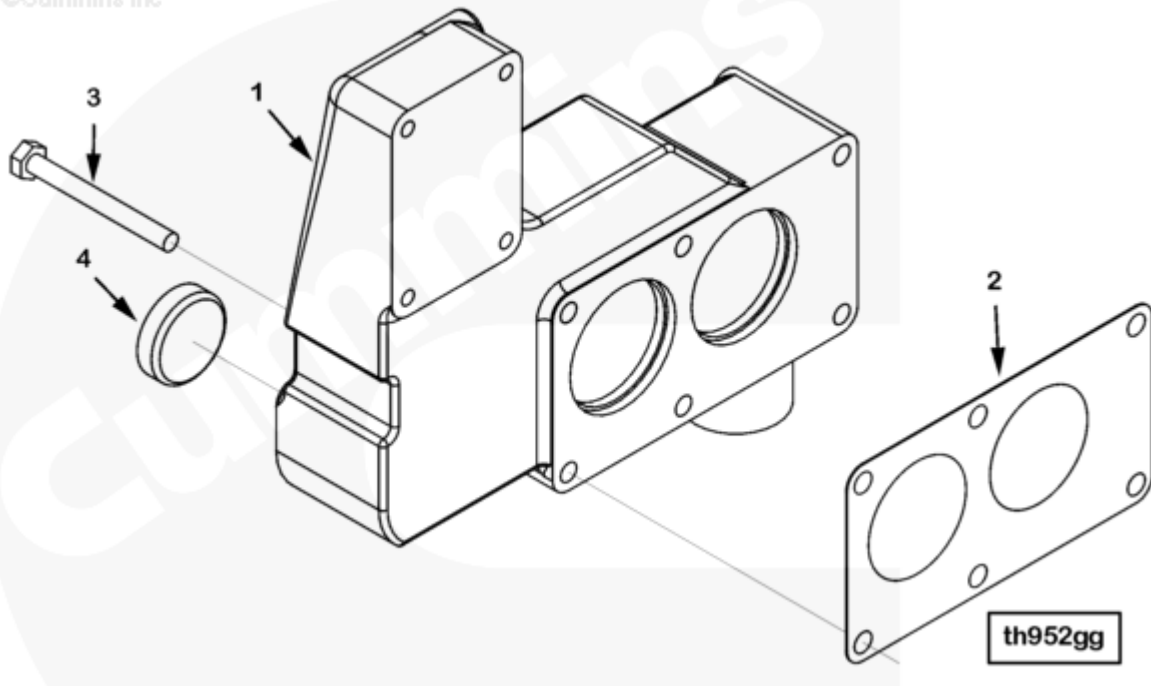

## Parts Catalog - Option Detail

Electronic Parts Catalog - Option Detail				
Option	Group	Graphic	Film Card	Date
TH50007	08.07	th952gg	P23	01-APR-06
Engines	QSK23 CM2250 K109, QSK23 CM500			

©Cummins Inc

SMALL | MEDIUM | LARGE

Cart	Ref No	Part Number	Part Description	Required	Remarks
<a href="#">View My Cart</a>					
		<a href="#">TH50007</a>	Thermostat Housing Arrangement		
<input type="checkbox"/>	1	<a href="#">4095557</a>	Thermostat Housing	1	
<input type="checkbox"/>	2	<a href="#">4095558</a>	Thermostat Housing Gasket	1	
<input type="checkbox"/>	3	<a href="#">4095804</a>	Hexagon Head Cap Screw	5	
<input type="checkbox"/>	4	<a href="#">4096114</a>	Expansion Plug	1	